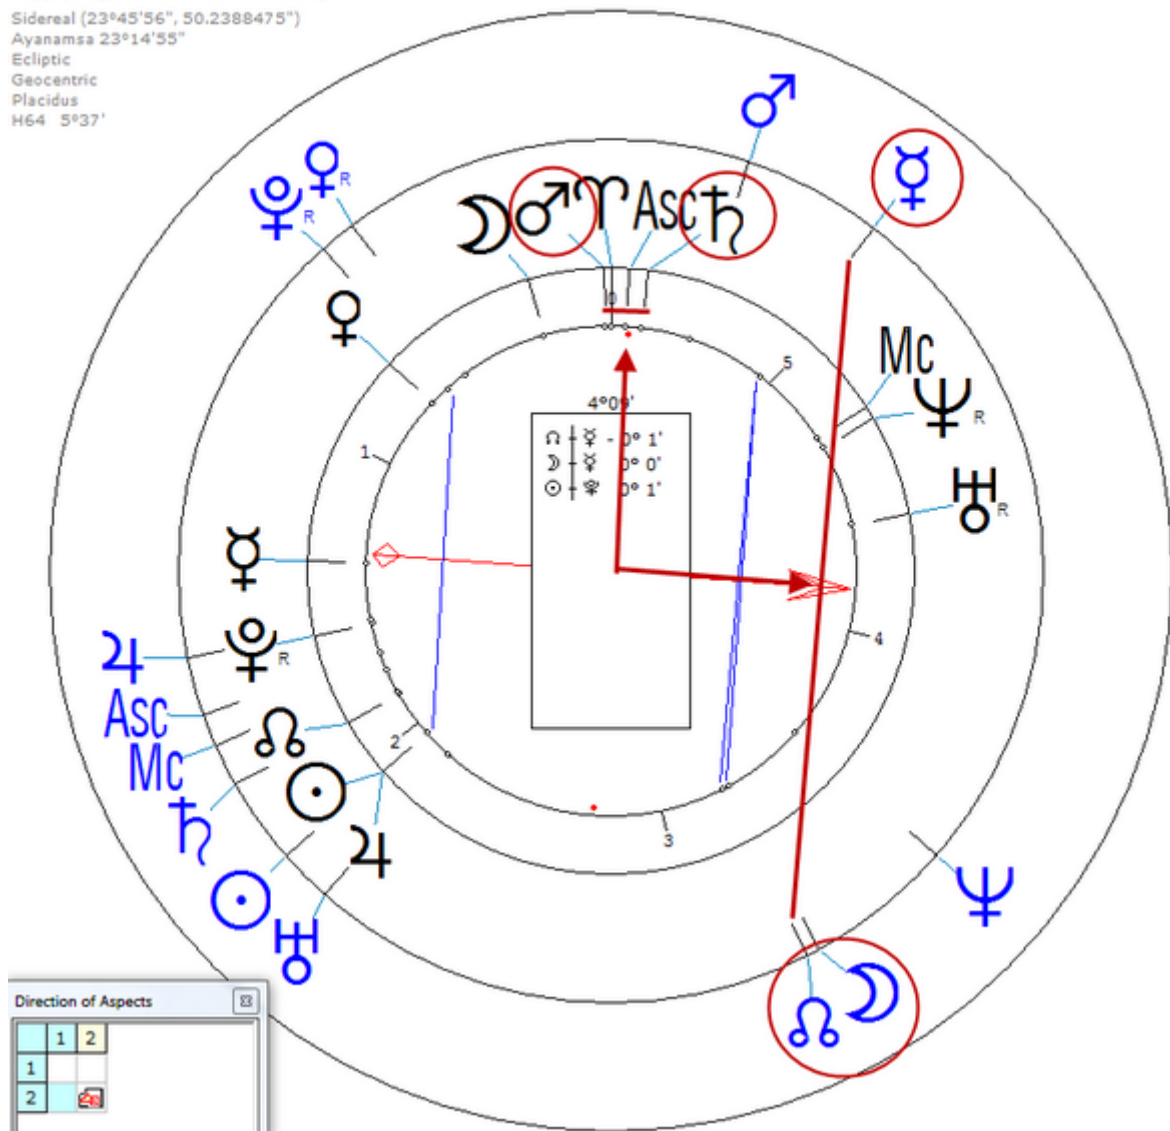

Dunn, Grant

16 April 1963 at 01:10 (= 01:10 AM)Argyll, Scotland, 56n24, 5w27
Scottish schoolteacher in a private school.

<https://www.astro.com/astro-databank/Dunn,_Grant>

Dunn had an unrequited love for one of the private students, 19-year-old Emmanuela Ferro. In jealousy and frustration, he shot her to death on 5/18/2001 and then shot himself.

Solar Return (Harmonic 64)

Solar ☽/♀ = Solar ♀/♁ = ♂_n/♃_n

♂_n/♃_n(Gunshot) = ☉_n

Dunn, Grant
16 April 1963 Tue 1:10 (GMT+1) 56n15 5w15
Argyll, Argyll and Bute, United Kingdom
Sidereal (23°45'56", 50.2388475")
Ayanamsa 23°14'55"
Ecliptic
Geocentric
Placidus
H64 5°37'